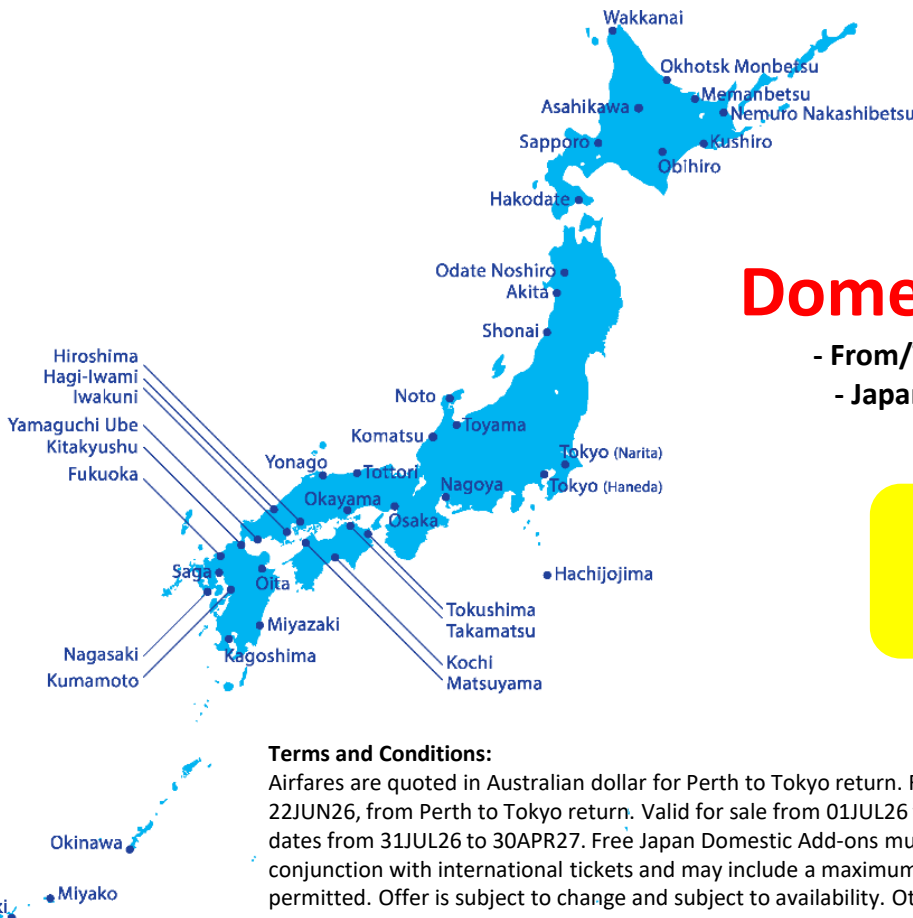

“WAKU WAKU” SALE

Perth to Japan

Sale: 01JUL26 – 31JUL26

Dep. Dates

31JUL26 – 30APR27

Seat availability may vary based on date of travel

Return Fare Business Class

From Perth to Tokyo

from A\$5120*

* Fares include all taxes and fees

Free Domestic Side Trip

- From/To Tokyo, Economy Class
- Japan Domestic taxes apply

**Free Baggage Allowance
2 Pieces**

Terms and Conditions:

Airfares are quoted in Australian dollar for Perth to Tokyo return. Fares include taxes and fees as of 22JUN26, from Perth to Tokyo return. Valid for sale from 01JUL26 to 31JUL26, for departure on selected dates from 31JUL26 to 30APR27. Free Japan Domestic Add-ons must be purchased and issued in conjunction with international tickets and may include a maximum 2 sectors from/to Tokyo. Open jaw permitted. Offer is subject to change and subject to availability. Other terms and conditions apply.