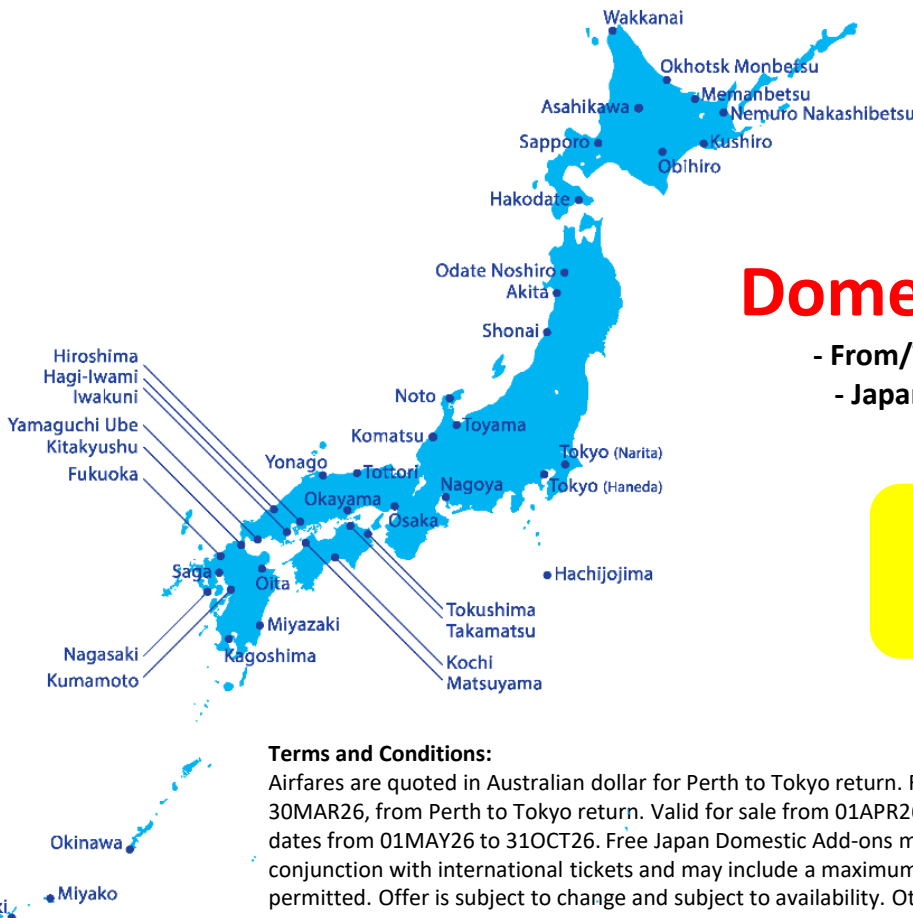

“WAKU WAKU” SALE

Perth to Japan

Sale: 01APR26 – 15APR26

Dep. Dates

01MAY26 - 31OCT26

Seat availability may vary based on date of travel

Return Fare Business Class

From Perth to Tokyo

from **A$4264***

* Fares include all taxes and fees

Free Domestic Side Trip

- From/To Tokyo, Economy Class
- Japan Domestic taxes apply

Free Baggage Allowance
2 Pieces

Terms and Conditions:

Airfares are quoted in Australian dollar for Perth to Tokyo return. Fares include taxes and fees as of 30MAR26, from Perth to Tokyo return. Valid for sale from 01APR26 to 15APR26, for departure on selected dates from 01MAY26 to 31OCT26. Free Japan Domestic Add-ons must be purchased and issued in conjunction with international tickets and may include a maximum 2 sectors from/to Tokyo. Open jaw permitted. Offer is subject to change and subject to availability. Other terms and conditions apply.